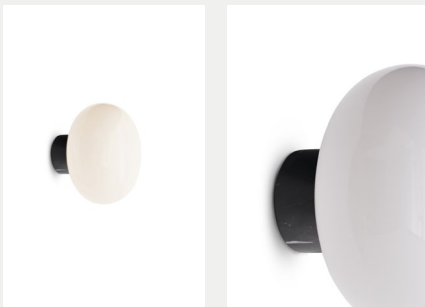

Karl-Johan Wall Lamp

Signe Hytte

Inspired by autumn days spent hunting for mushrooms; it is only appropriate to extend the Karl-Johan series into the darkest parts of the home. A simple support in black stained or smoked oak allows the curved glass form to bounce a soft light around the room. The Karl-Johan Wall Lamp demands you to curl up with a book, spending those growing evenings beside a comforting illumination.

Specifications

Product Name
Karl-Johan Wall Lamp

Designer
Signe Hytte

Category
Lighting

Type
Wall Lamp

Year
2019

Material
Glass shade w. wooden base

Colour/Variant
Smoked Oak w. White Opal Glass/ Black Stained Oak w. Smoked Glass

Variant Smoked Oak w. White Opal Glass
Item No 20320
EAN No 5712826203200

Variant Black Stained Oak w. Smoked Glass
Item No 20321
EAN No 5712826203217

Karl-Johan Wall Lamp, Bathroom

Signe Hytte

The Karl-Johan lighting family is inspired by excursions into nature. A search for wild mushrooms. The tones of an autumn forest. Simple, yet distinct, its rounded glass shade bounces a soft light around the room. This IP44 rated version of the Karl-Johan Wall Lamp allows you to bring the popular series into your bathroom.

Wall Lamp

Year

2022

Material

Glass shade w. marble base

Colour/Variant

Black Marble w. White Opal Glass / Black Marble w. Smoked Glass

Product Dimensions